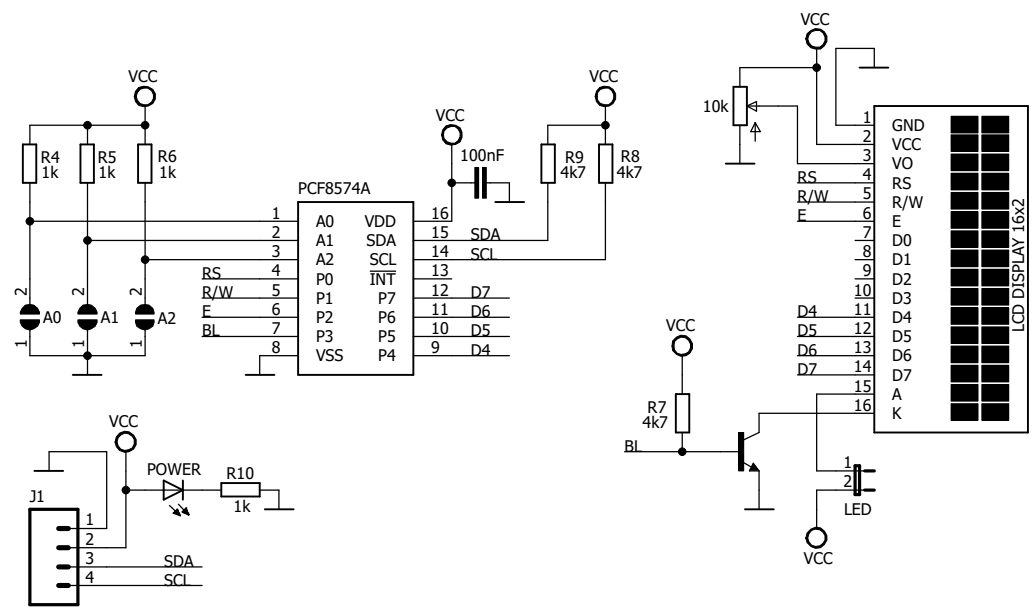

D

PCF8574 address 0x20-0x27
PCF8574A address 0x38-0x3F

ETT Co.,Ltd.	
Sheet Title: LCD1602 I2C	Size: A4
Drawn By: ADISAK CHOOCHAN	REV:
Date: 22/7/2559 9:29	Sheet: 1/1

1 2 3 4 5 6